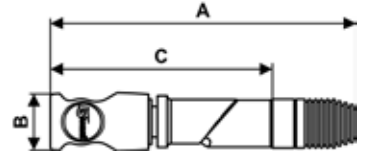

PREVOS1 SAFETY QUICK COUPLINGS - 3/8" ISO 6150 C PROFILE

Threaded swivel coupler

Profile : ISO 6150C

Min/max operating pressure 29 / 174 psi	Flow rate at 87 psi 72 CFM	ID passage 3/8"	Temperature min/max 5 / 158 °F
---	--------------------------------------	---------------------------	--

Part number	Female thread	Net weight (Kg)	Dim. A (inch)	Dim. B (inch)	Dim. C (inch)
CSI 081202SW	NPT3/8	0,145	6.65	1.26	4.84